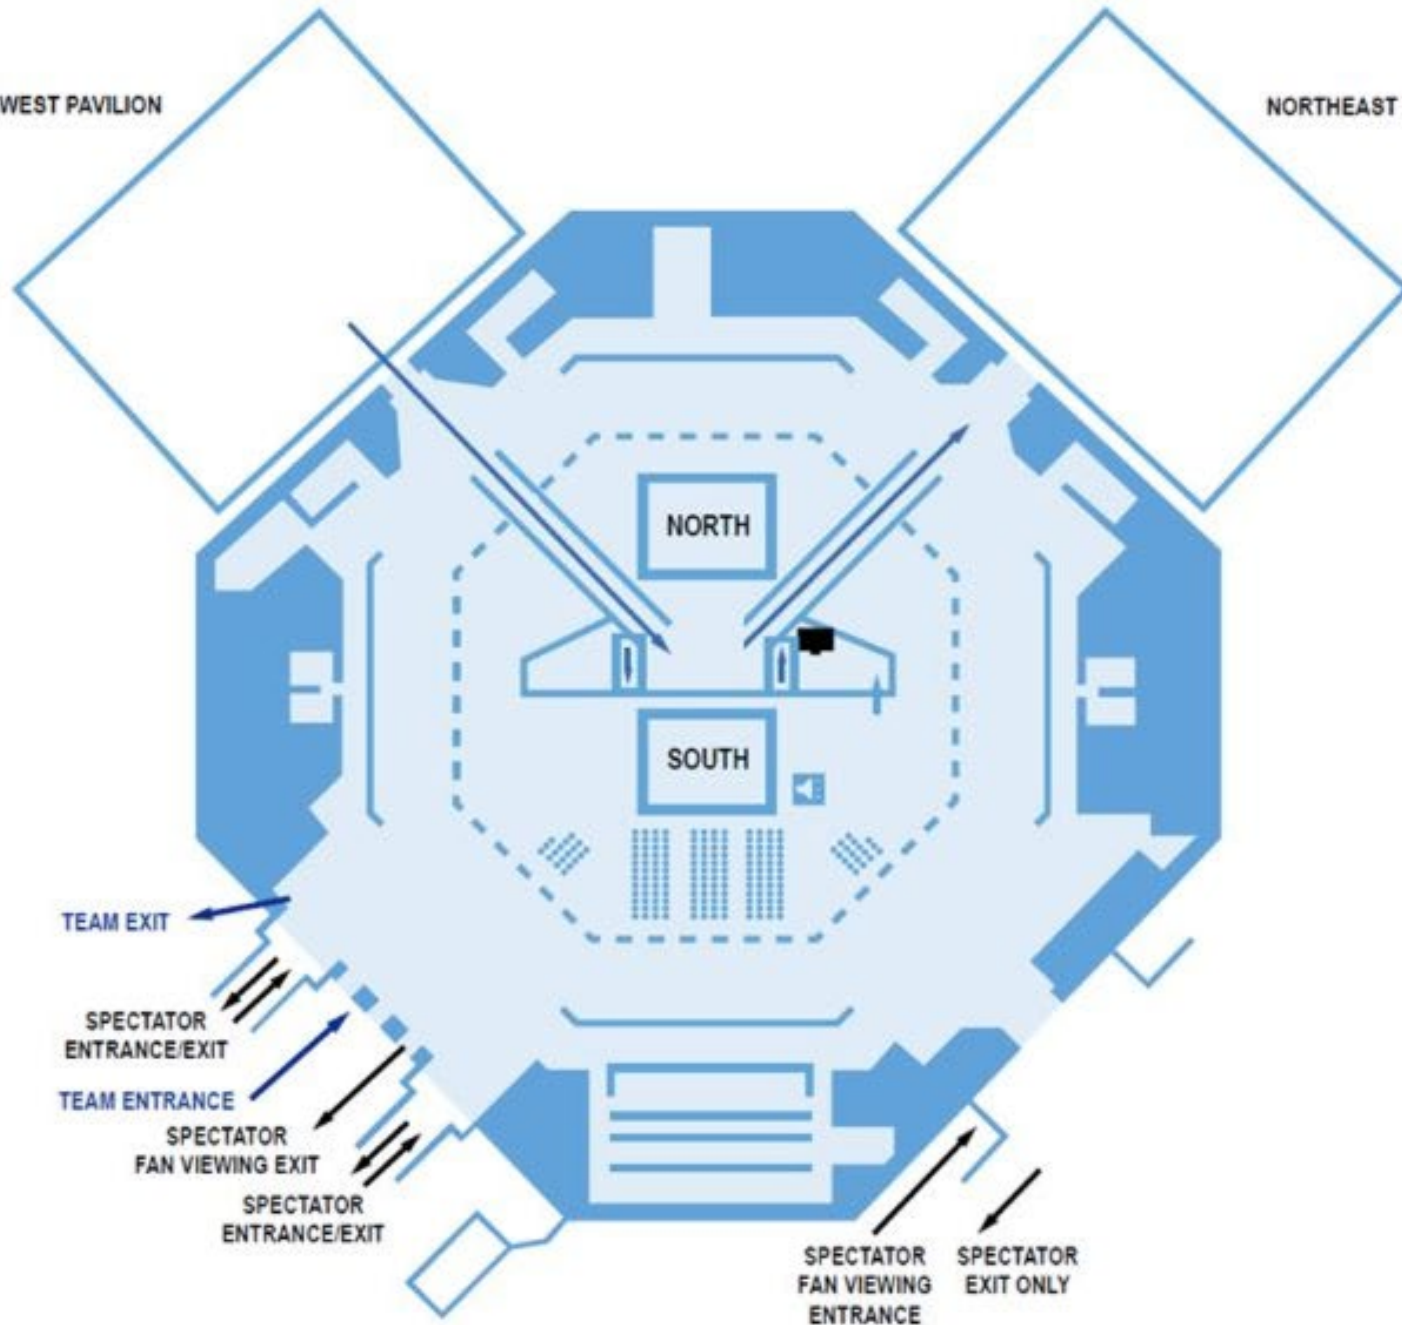

ADVENTHEALTH ARENA

NORTHWEST PAVILION

NORTHEAST PAVILION

KEY:

- PLAYBACK
- TEAM MUSIC
- TEAMS
- SPECTATORS