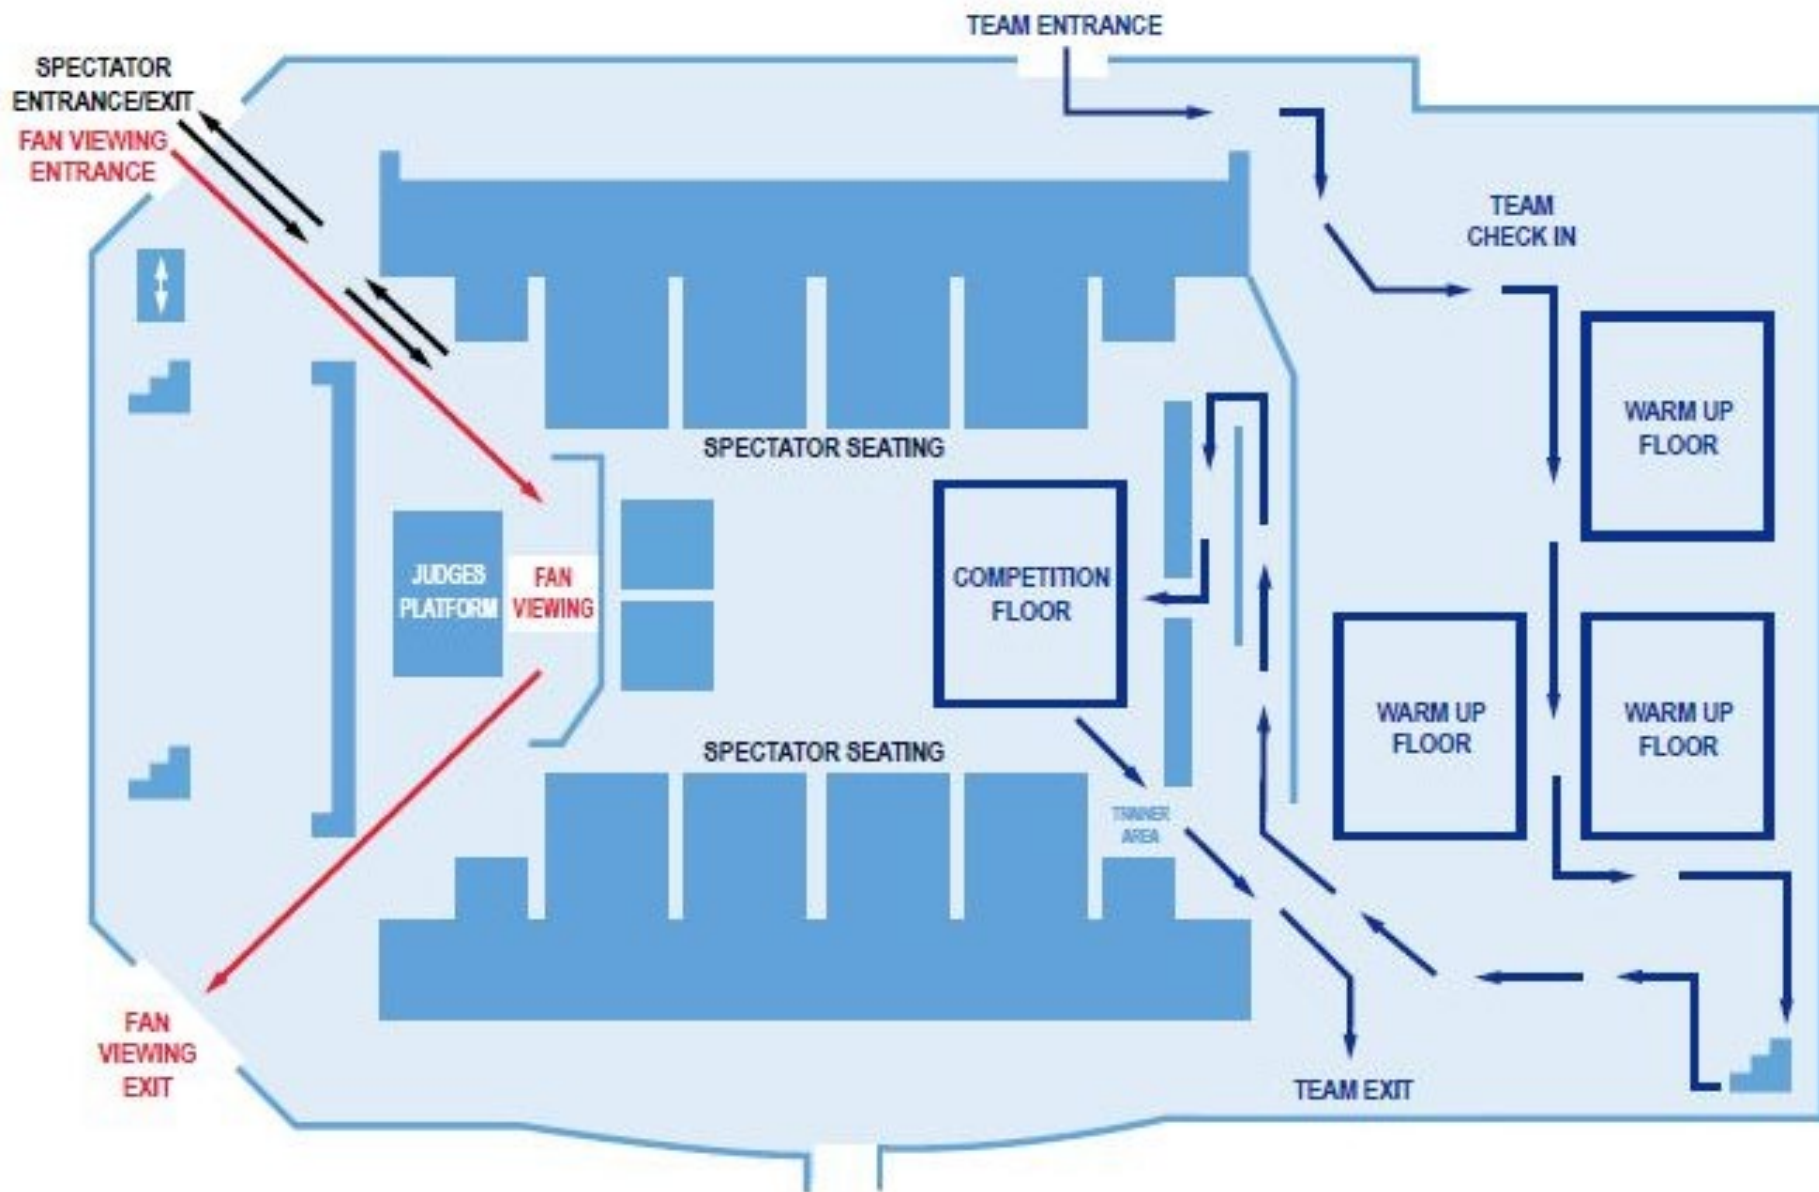

STATE FARM FIELD HOUSE

KEY:

ELEVATOR

STAIRS

TEAMS

SPECTATORS

FANS